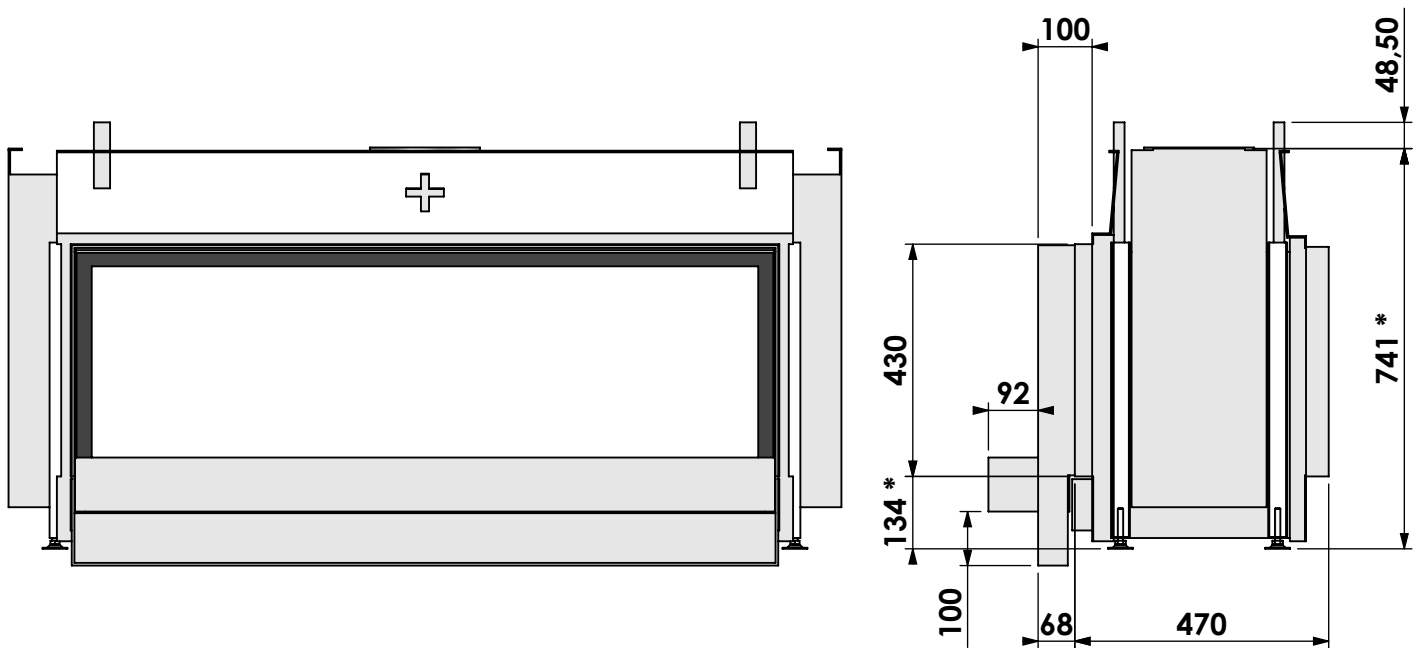

* = optional extended adjustable legs max. + 350 mm

bellfires

Barbas Bellfires B.V.
Hallenstraat 17
5531 AB Bladel
The Netherlands
www.barbasbellfires.com

Name:

HBL Tunnel-3 HD+ 10cm stone bar - HD

Modifications reserved

Projection:

American

Scale:

1:14

Version:

0

Unit:

mm