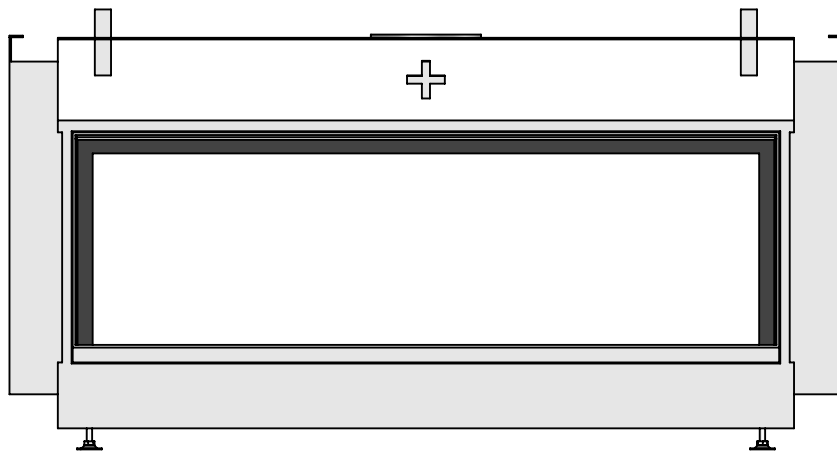

bellfires

Barbas Bellfires B.V.
Hallenstraat 17
5531 AB Bladel
The Netherlands
www.barbasbellfires.com

Name: **HBL Tunnel-3 HD+ 7cm - HD+ 7cm**

Modifications reserved

Projection:

American

Scale:

1:14

Version:

0

Unit:

mm