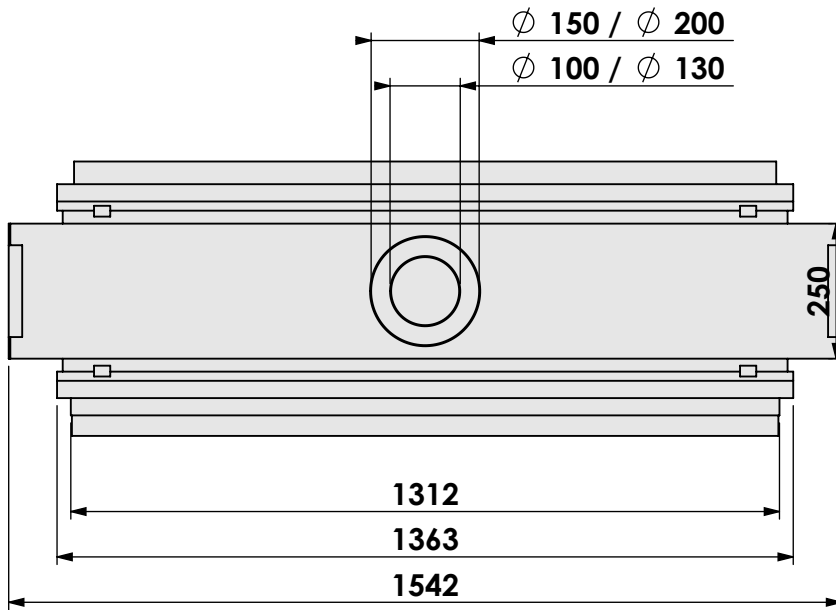

bellfires

Barbas Bellfires B.V.
Hallenstraat 17
5531 AB Bladel
The Netherlands
www.barbasbellfires.com

Name: **HBL Tunnel-3 HD+ 7cm - HD**

Modifications reserved

Projection:

American

Scale:

1:14

Version:

0

Unit:

mm