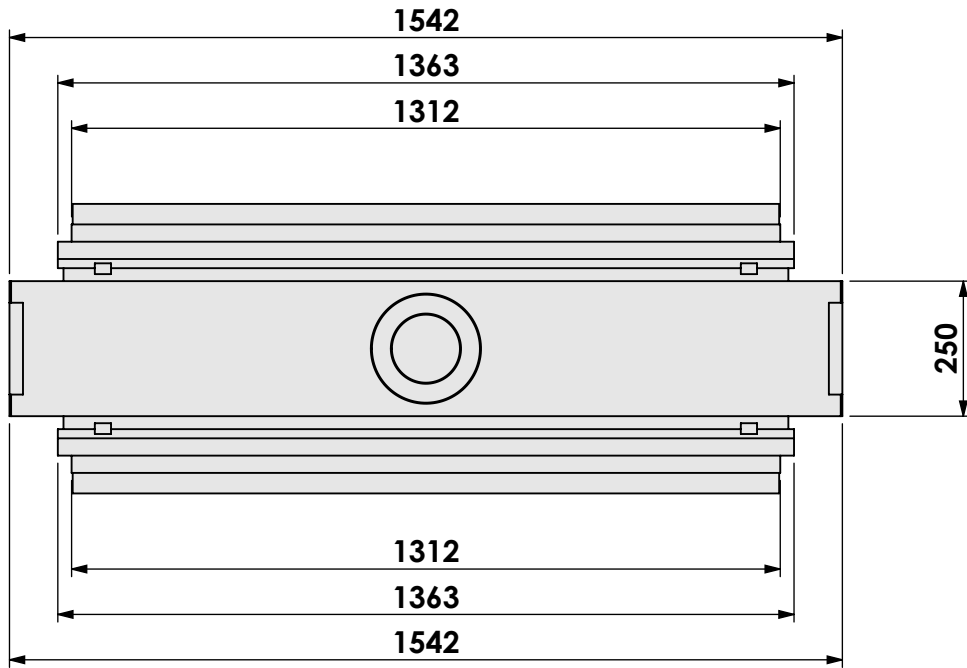

bellfires

Barbas Bellfires B.V.
Hallenstraat 17
5531 AB Bladel
The Netherlands
www.barbasbellfires.com

Name: **HBL Tunnel-3 HD+ 7cm - HD+ 7cm**

Modifications reserved

Projection:

American

Scale:

1:14

Version:

0

Unit:

mm