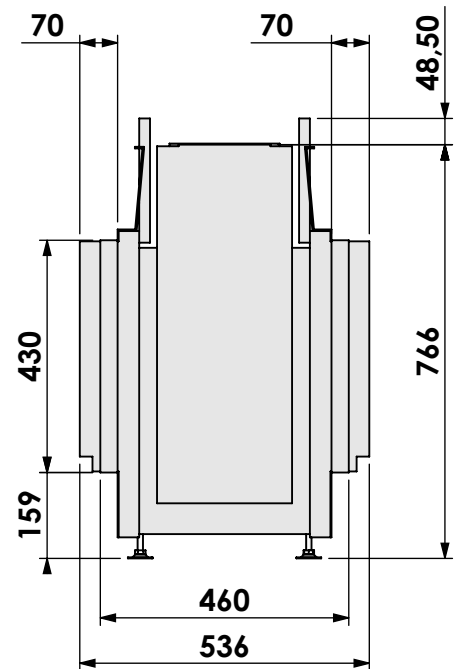

bellfires

Barbas Bellfires B.V.
Hallenstraat 17
5531 AB Bladel
The Netherlands
www.barbasbellfires.com

Name: **HBL Tunnel-3 HD+ 7cm - HD+ 7cm**

Modifications reserved

Projection:

American

Scale:

1:14

Version:

0

Unit:

mm