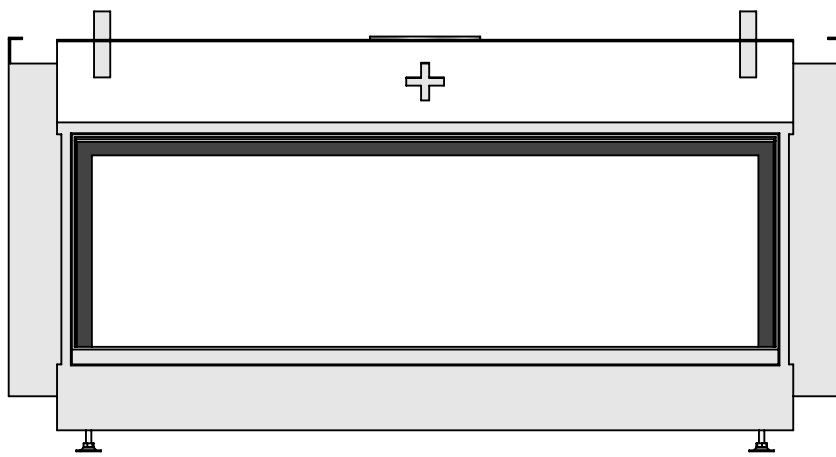

bellfires

Barbas Bellfires B.V.
Hallenstraat 17
5531 AB Bladel
The Netherlands
www.barbasbellfires.com

Name: **HBL Tunnel-3 HD+ 7cm - HD**

Modifications reserved

Projection:

American

Scale:

1:14

Version:

0

Unit:

mm