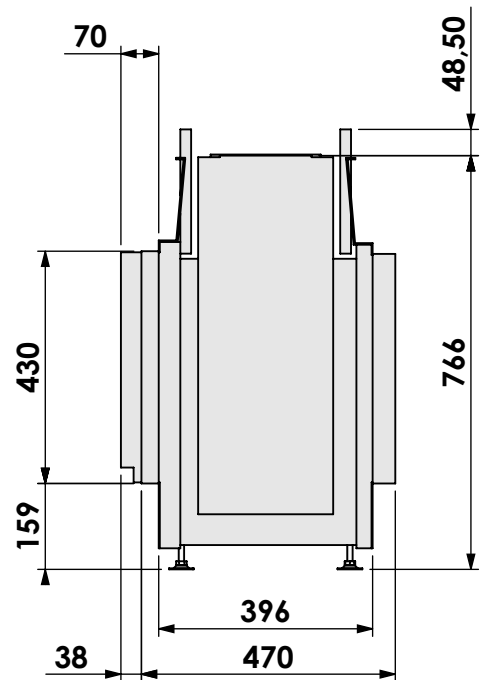

bellfires

Barbas Bellfires B.V.
Hallenstraat 17
5531 AB Bladel
The Netherlands
www.barbasbellfires.com

Name: **HBL Tunnel-3 HD+ 7cm - HD**

Modifications reserved

Projection:

American

Scale:

1:14

Version:

0

Unit:

mm