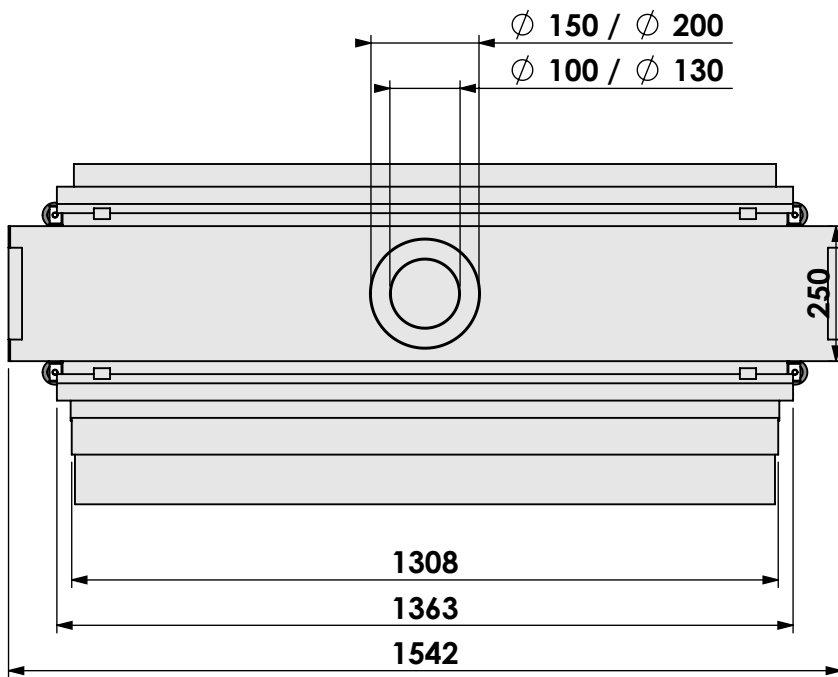

* = optional extended adjustable legs max. + 350 mm

bellfires

Barbas Bellfires B.V.
Hallenstraat 17
5531 AB Bladel
The Netherlands
www.barbasbellfires.com

Name:

HBL Tunnel-3 HD+ 10cm stone bar - HD

Modifications reserved

Projection:

American

Scale:

1:14

Version:

0

Unit:

mm