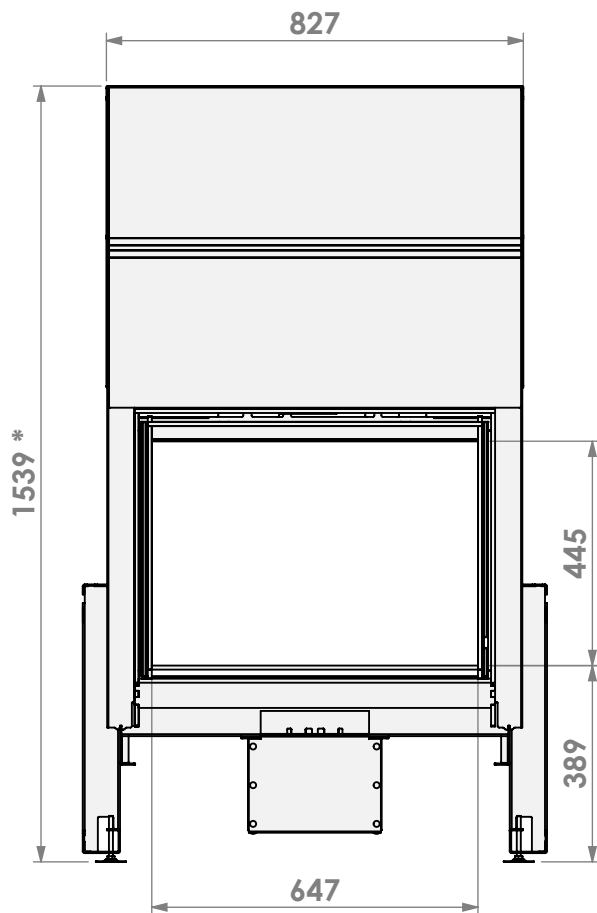

* = Optional extended adjustable legs max + 150 mm

4-zijdig kader en luchtbox
4-sided frame and airbox

barbas

Barbas Bellfires B.V.
Hallenstraat 17
5531 AB Bladel
The Netherlands
www.barbasbellfires.com

Name: **Evolux 65-45**

Modifications reserved

Scale: **1:15**
Unit: **mm**

Version: **0**