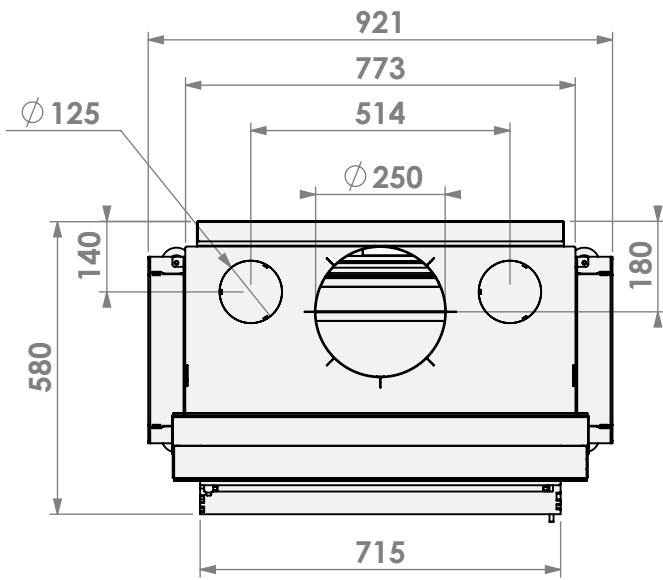

Name: **Evolux 65-45**

Modifications reserved

Scale: **1:15**
Unit: **mm**

Version: **0**

* = Optional extended adjustable legs max + 150 mm

4-zijdig kader en luchtbox
4-sided frame and airbox

barbas

Barbas Bellfires B.V.
Hallenstraat 17
5531 AB Bladel
The Netherlands
www.barbasbellfires.com

Name: **Evolux 65-45**

Modifications reserved

Scale: **1:15**
Unit: **mm**

Version: **0**

* = Optional extended adjustable legs max + 150 mm

4-zijdig kader met Opti-Air en of ventilator
4-sided frame with Opti-Air and or fan

Scale: **1:15**
Unit: **mm**

Version: **0**