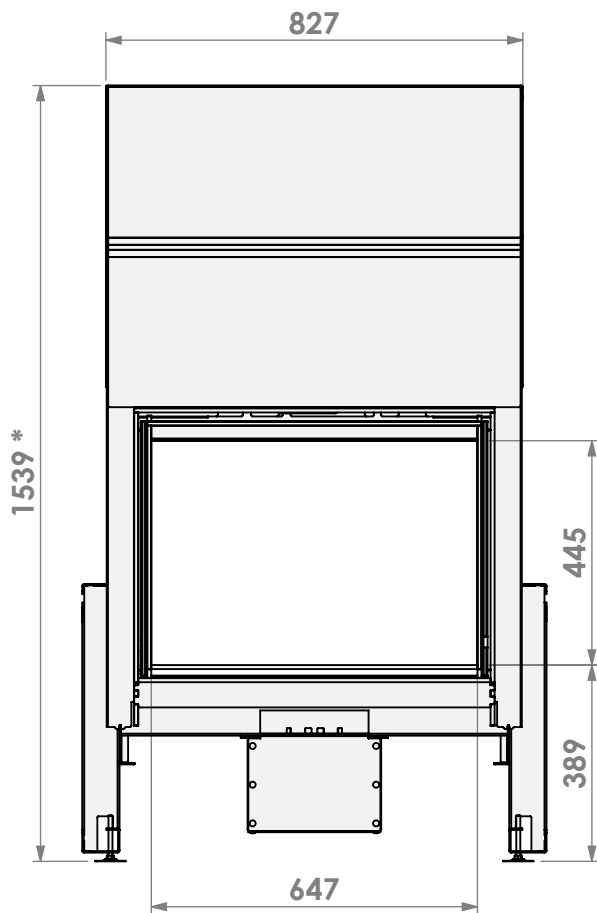

Name: **Evolux 65-45**

Modifications reserved

Scale: **1:15**
Unit: **mm**

Version: **0**

* = Optional extended adjustable legs max + 150 mm

3-zijdig kader en Opti-Air en of ventilator
 3-sided frame and Opti-Air and or fan

Name: **Evolux 65-45**

Modifications reserved

Scale: **1:15**
Unit: **mm**

Version: **0**

* = Optional extended adjustable legs max + 150 mm

4-zijdig kader en luchtbox
4-sided frame and airbox

barbas

Barbas Bellfires B.V.
Hallenstraat 17
5531 AB Bladel
The Netherlands
www.barbasbellfires.com

Name: **Evolux 65-45**

Modifications reserved

Scale: **1:15**
Unit: **mm**

Version: **0**

* = Optional extended adjustable legs max + 150 mm

4-zijdig kader met Opti-Air en of ventilator
4-sided frame with Opti-Air and or fan

Scale: **1:15**
Unit: **mm**

Version: **0**