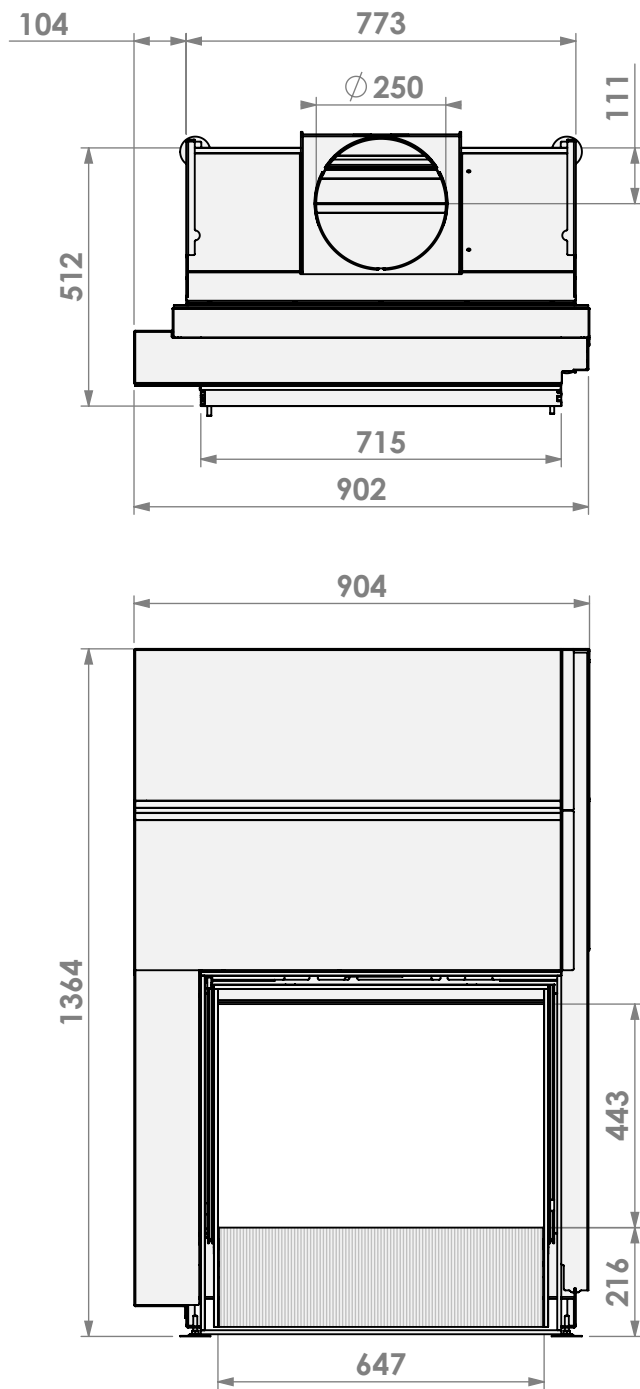

* = Air inlet $\phi 125$

3-zijdig kader en vuurscherm
3-sided frame and firescreen

barbas

Barbas Bellfires B.V.
Hallenstraat 17
5531 AB Bladel
The Netherlands
www.barbasbellfires.com

Name: **Evolux 65-45**

Modifications reserved

Scale: **1:15**
Unit: **mm**

Version: **0**