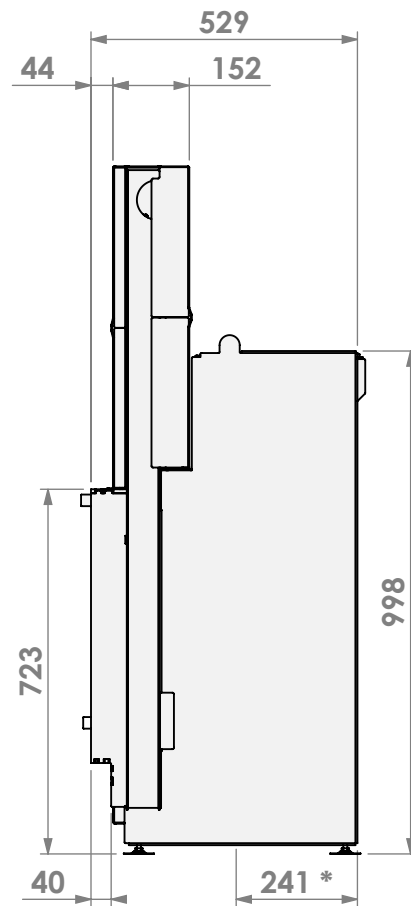

Name: **Evolux 65-45**

Modifications reserved

Scale: **1:15**
Unit: **mm**

Version: **0**

* = Optional extended adjustable legs max + 150 mm

3-zijdig kader en Opti-Air en of ventilator
 3-sided frame and Opti-Air and or fan

Name: **Evolux 65-45**

Modifications reserved

Scale: **1:15**
Unit: **mm**

Version: **0**

* = Optional extended adjustable legs max + 150 mm

4-zijdig kader met Opti-Air en of ventilator
4-sided frame with Opti-Air and or fan

barbas

Barbas Bellfires B.V.
Hallenstraat 17
5531 AB Bladel
The Netherlands
www.barbasbellfires.com

Name: **Evolux 65-45**

Modifications reserved

Scale: **1:15**
Unit: **mm**

Version: **0**

* = Air inlet \varnothing 125

Scale: **1:15**
Unit: **mm**

Version: **0**