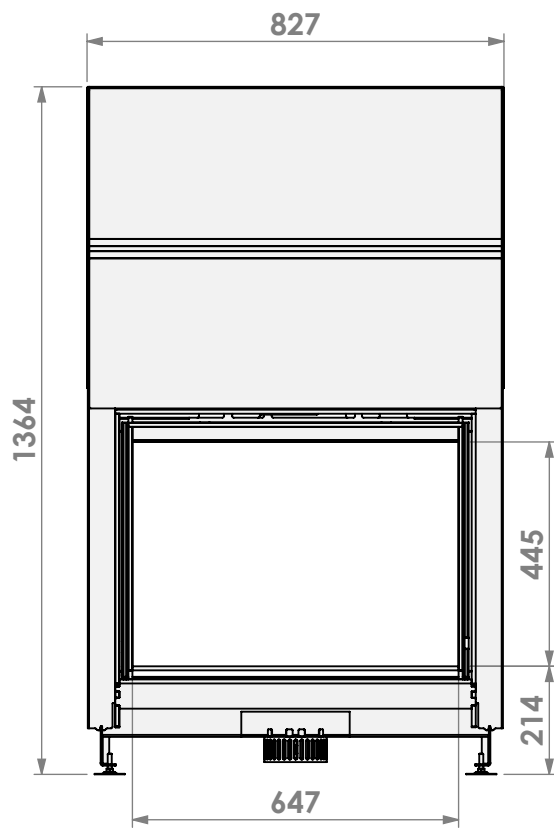

4-zijdig kader
4-sided frame

* = Air inlet $\varnothing$ 125

barbas

Barbas Bellfires B.V.
Hallenstraat 17
5531 AB Bladel
The Netherlands
www.barbasbellfires.com

Name: **Evolux 65-45**

Modifications reserved

Scale: **1:15**
Unit: **mm**

Version: **0**