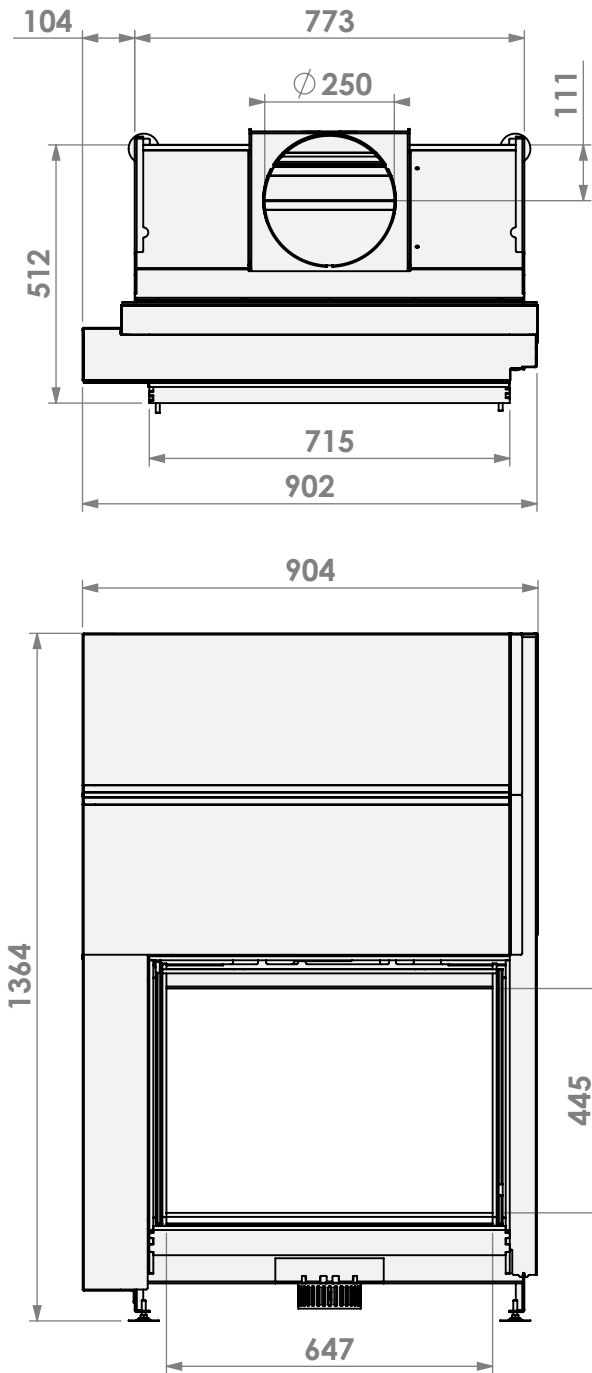

Name: **Evolux 65-45**

Modifications reserved

Scale: **1:15**
Unit: **mm**

Version: **0**

* = Optional extended adjustable legs max + 150 mm

3-zijdig kader en Opti-Air en of ventilator
 3-sided frame and Opti-Air and or fan

Name: **Evolux 65-45**

Modifications reserved

Scale: **1:15**
Unit: **mm**

Version: **0**

* = Optional extended adjustable legs max + 150 mm

4-zijdig kader met Opti-Air en of ventilator
4-sided frame with Opti-Air and or fan

barbas

Barbas Bellfires B.V.
Hallenstraat 17
5531 AB Bladel
The Netherlands
www.barbasbellfires.com

Name: **Evolux 65-45**

Modifications reserved

Scale: **1:15**
Unit: **mm**

Version: **0**

* = Air inlet \varnothing 125

Scale: **1:15**
Unit: **mm**

Version: **0**