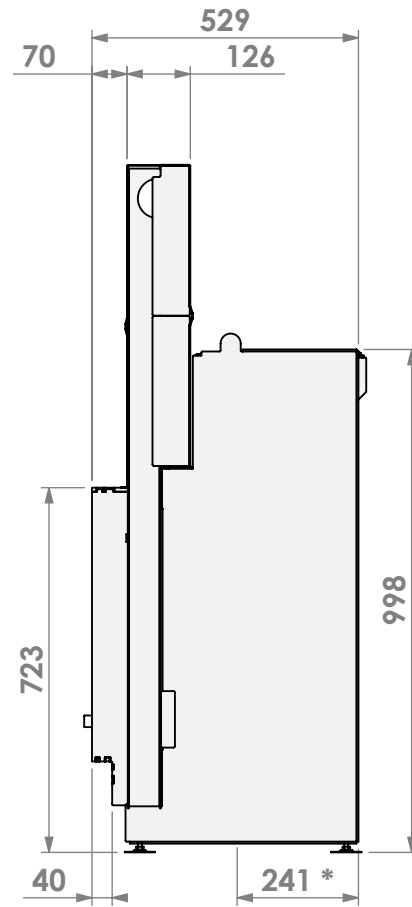

4-zijdig kader
4-sided frame

* = Air inlet $\varnothing$ 125

barbas

Barbas Bellfires B.V.
Hallenstraat 17
5531 AB Bladel
The Netherlands
www.barbasbellfires.com

Name: **Evolux 65-45**

Modifications reserved

Scale: **1:15**
Unit: **mm**

Version: **0**