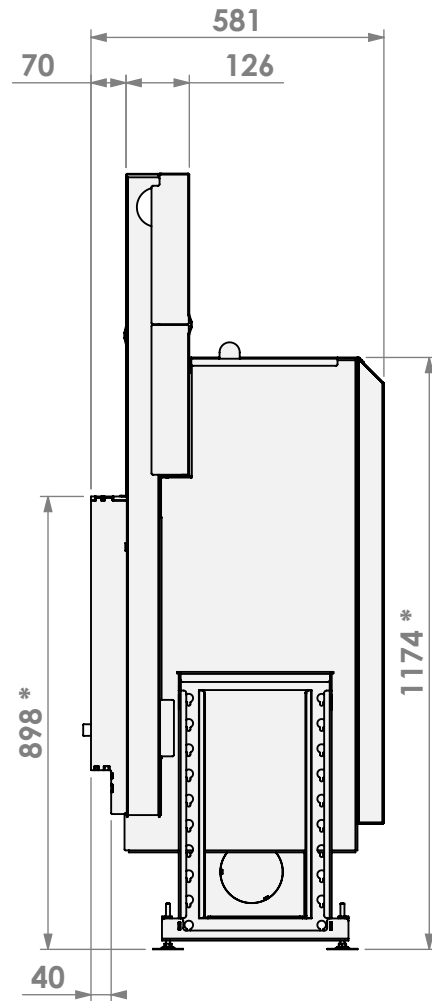

Name: **Evolux 65-45**

Modifications reserved

Scale: **1:15**
Unit: **mm**

Version: **0**

* = Optional extended adjustable legs max + 150 mm

3-zijdig kader en Opti-Air en of ventilator
 3-sided frame and Opti-Air and or fan

Name: **Evolux 65-45**

Modifications reserved

Scale: **1:15**
Unit: **mm**

Version: **0**

* = Optional extended adjustable legs max + 150 mm

4-zijdig kader en luchtbox
4-sided frame and airbox

barbas

Barbas Bellfires B.V.
Hallenstraat 17
5531 AB Bladel
The Netherlands
www.barbasbellfires.com

Name: **Evolux 65-45**

Modifications reserved

Scale: **1:15**
Unit: **mm**

Version: **0**

* = Optional extended adjustable legs max + 150 mm

4-zijdig kader met Opti-Air en of ventilator
4-sided frame with Opti-Air and or fan

Scale: **1:15**
Unit: **mm**

Version: **0**